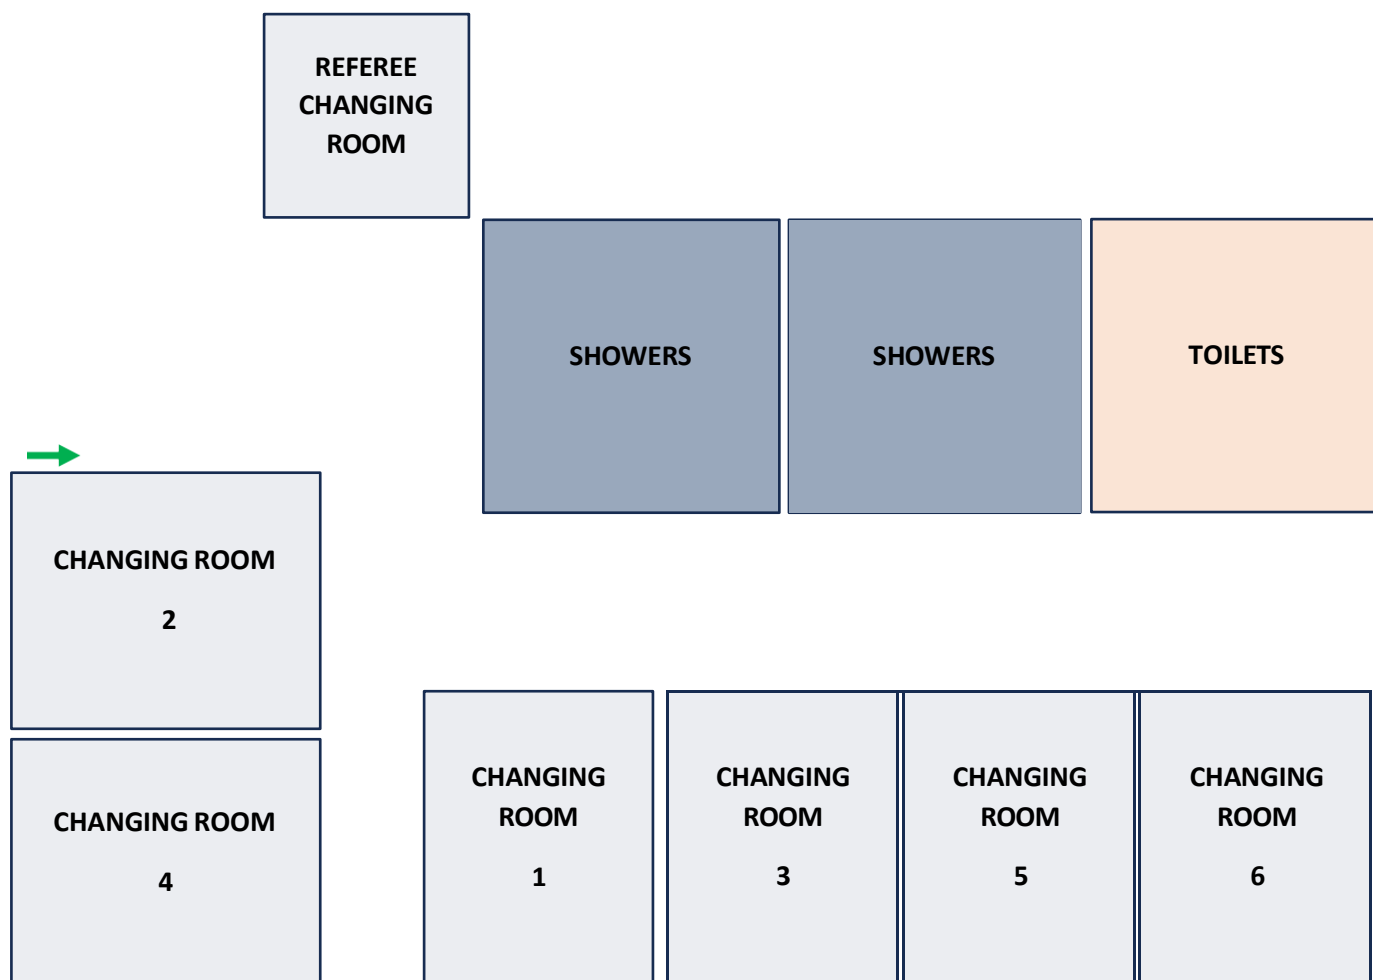

Derby Rugby Club Site Plan

Postcode: DE22 1EB

What3words: soil.save.bats

Changing Room Layout

Meals & Catering

- Players Meals – FOC served in the clubhouse as per allocated time slot
- Referees and NLD Officials – Buffet served from 11am
- Spectators – food and drinks available to purchase from the clubhouse bar as