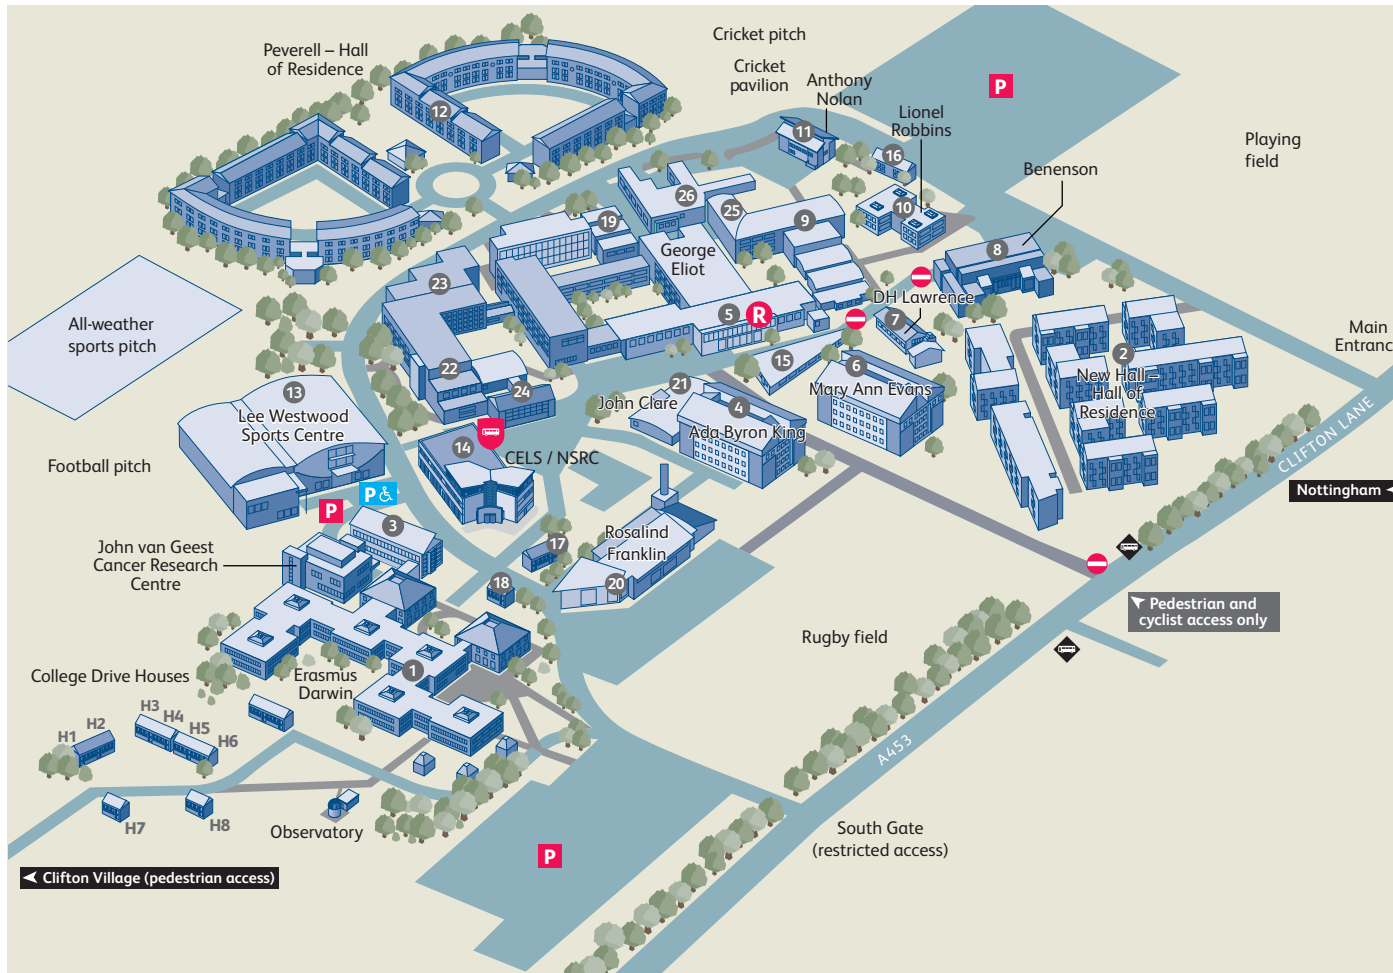

Clifton campus

Ada Byron King building.....	4
Anthony Nolan Trust Research Centre	11
Benenson building	8
Bookshop	15
Café Eliot.....	5
Catalysis and Nanoscience lab	16
CELS building	14
Crime Scene Training Facility.....	17
DH Lawrence.....	7
Employability Team	9
Erasmus Darwin building	1
Finance Office	9
George Eliot building	5
Health Centre	9
Imaging and Display Research Facility	18
Interdisciplinary Biomedical Research Centre.....	3
John Clare lecture theatres	21
Lecture theatres.....	5 14 19 21 22
Lee Westwood Sports Centre.....	13
Library	23
Lionel Robbins building	10
Main Hall.....	5
Maintenance	26
Mary Ann Evans building	6
New Hall - Hall of Residence.....	2
Old Gym / Music Studio.....	24
Peverell - Hall of Residence	12
Print Shop	5
Rosalind Franklin building (Superlab).....	20
Student Support Services.....	9
Supermarket	7
The Place - Spirituality and Well-being room	25
The Point bar and diner.....	8
The Student Centre	9
Students' Union.....	8
Security.....	5

Tel: 0115 848 6600

Schools	
School of Arts and Humanities.....	6
School of Education	4 10
School of Science and Technology	1 3 6 11 16 17 18

-  One-way
-  Pedestrian walkway
-  General parking
-  Disabled parking
-  Main reception
-  Bus stops
-  Go2 Uni bus stop
-  No entry